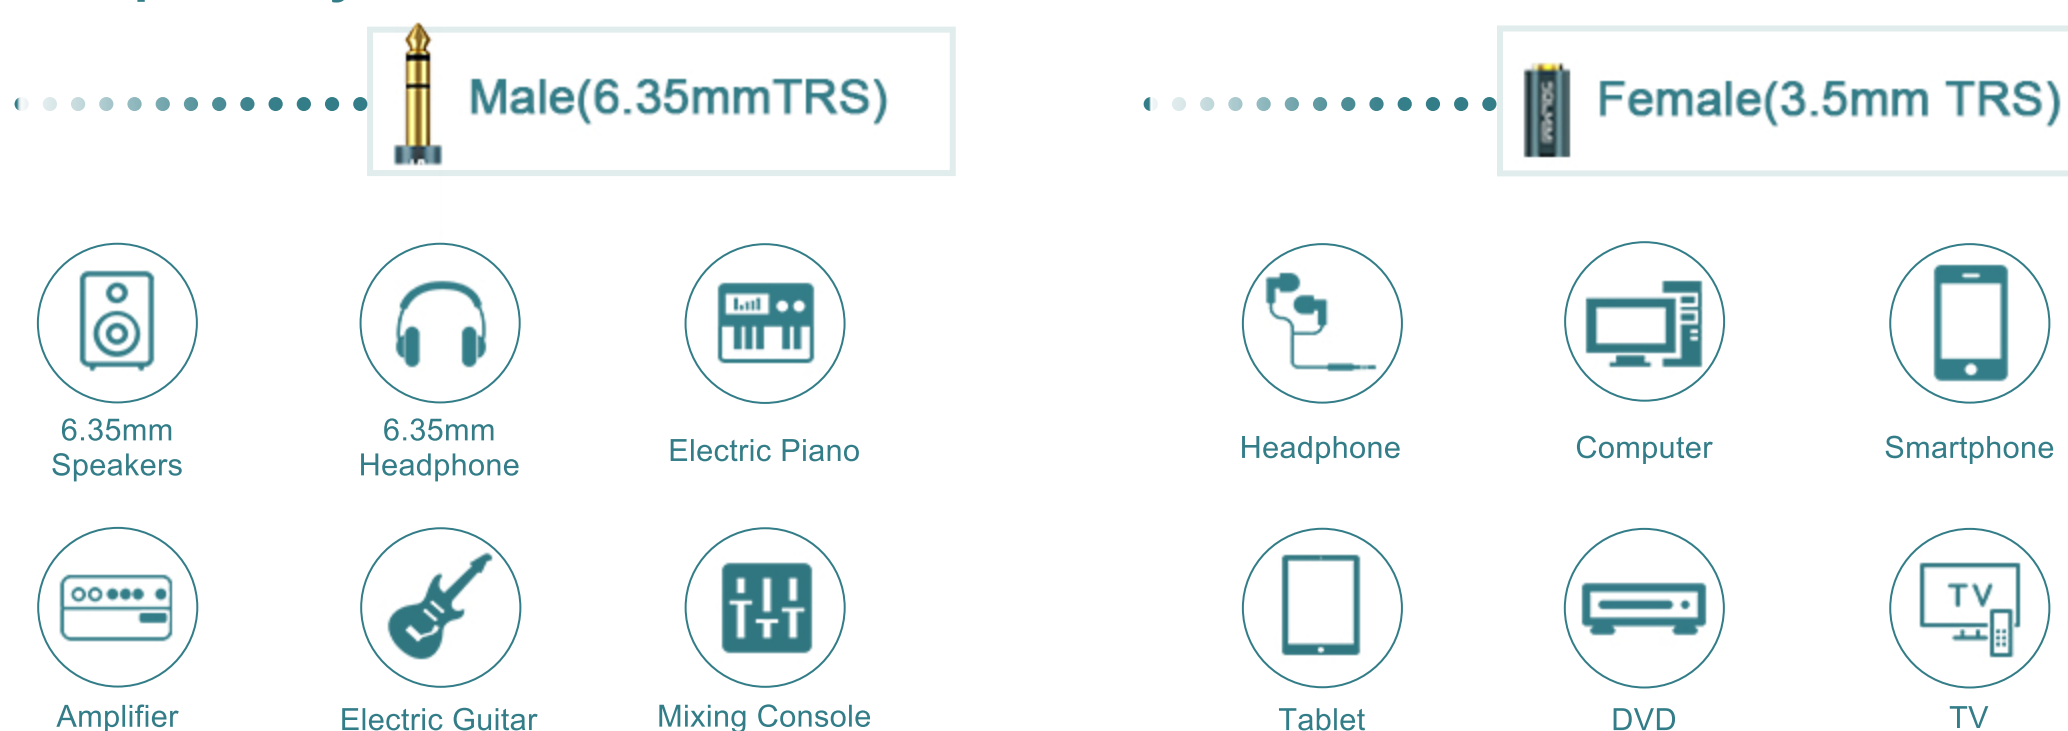

USER GUIDE

1. Product Description:

SOLMIMI 1/8 to 1/4 audio adapter is a 3.5mm Female jack into a 6.35mm Male plug cable, for connecting smartphones, tablets, or headphones with standard 3.5mm plugs to audio devices with a 6.35mm stereo jack, such as guitar amp to speaker, amplifier to speaker, etc.

2. Connectors:

6.35mm male to 3.5mm female.

3. Warm Tips:

Please notice that the devices you use should also have a stereo TRS jack (Transfer stereo audio, not mono, no mic function).

4. Compatibility:

SOLMIMI CUSTOMER SERVICE